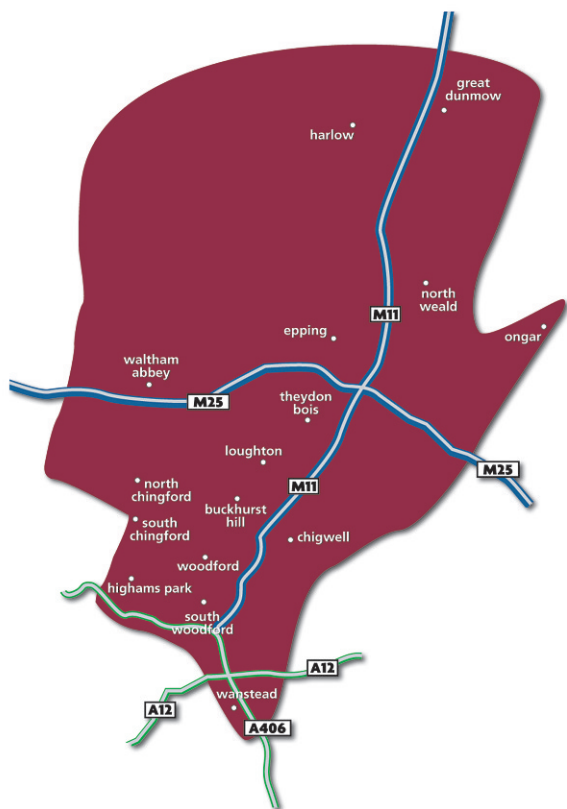

West Essex

# propertymart

Your Local Magazine

Established in 1998 this magazine is the leading property title in West Essex and East London, distributed extensively in Waltham Forest, Redbridge and Epping Forest districts.