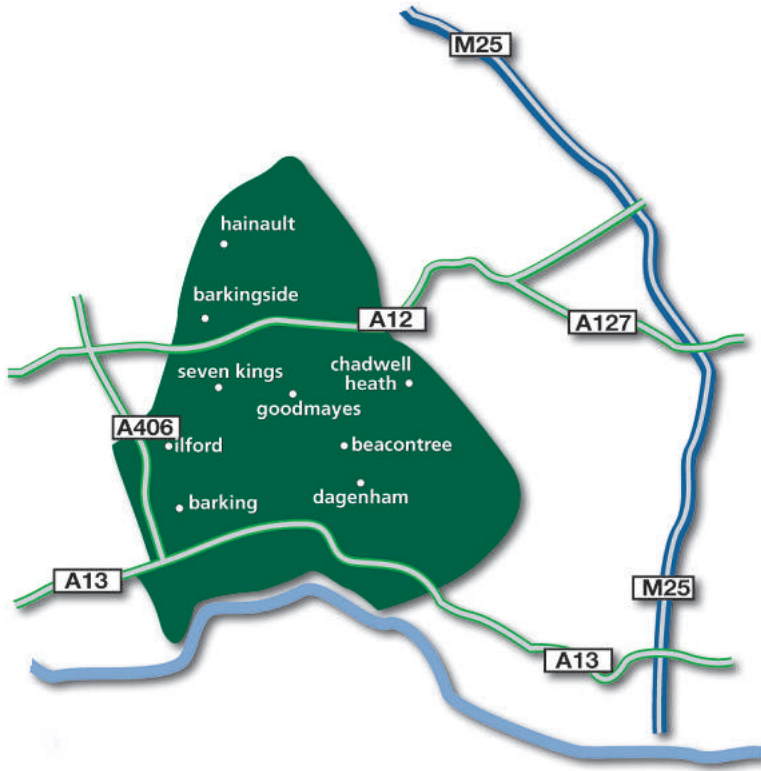

propertymart

Your Local Magazine

Established in 2000, this magazine is the only dedicated property magazine distributed throughout the London boroughs of Redbridge and Barking & Dagenham.

SOUTH ESSEX

40,000

Copies

Distributed **FREE** Every Fortnight.

Available **FREE** via...

- Estate Agents Offices
- Major Supermarkets and Petrol Stations
- Selected Household Delivery

ADVERTISING RATES

(All prices are for full colour advertising and subject to VAT)

Full Page	£672.00	<i>per fortnight</i>
1/2 Page	£336.00	<i>per fortnight</i>
1/4 Page	£168.00	<i>per fortnight</i>
Classifieds	from £42.00	<i>per fortnight</i>

Leaflet Distribution Available At £25 Per Thousand. Printing Quotes Also Available.

Telephone: 01708 771 501 for more details

Email: southessex@archant.co.uk

Office: 3 River Chambers, High Street, Romford, Essex RM1 1JD